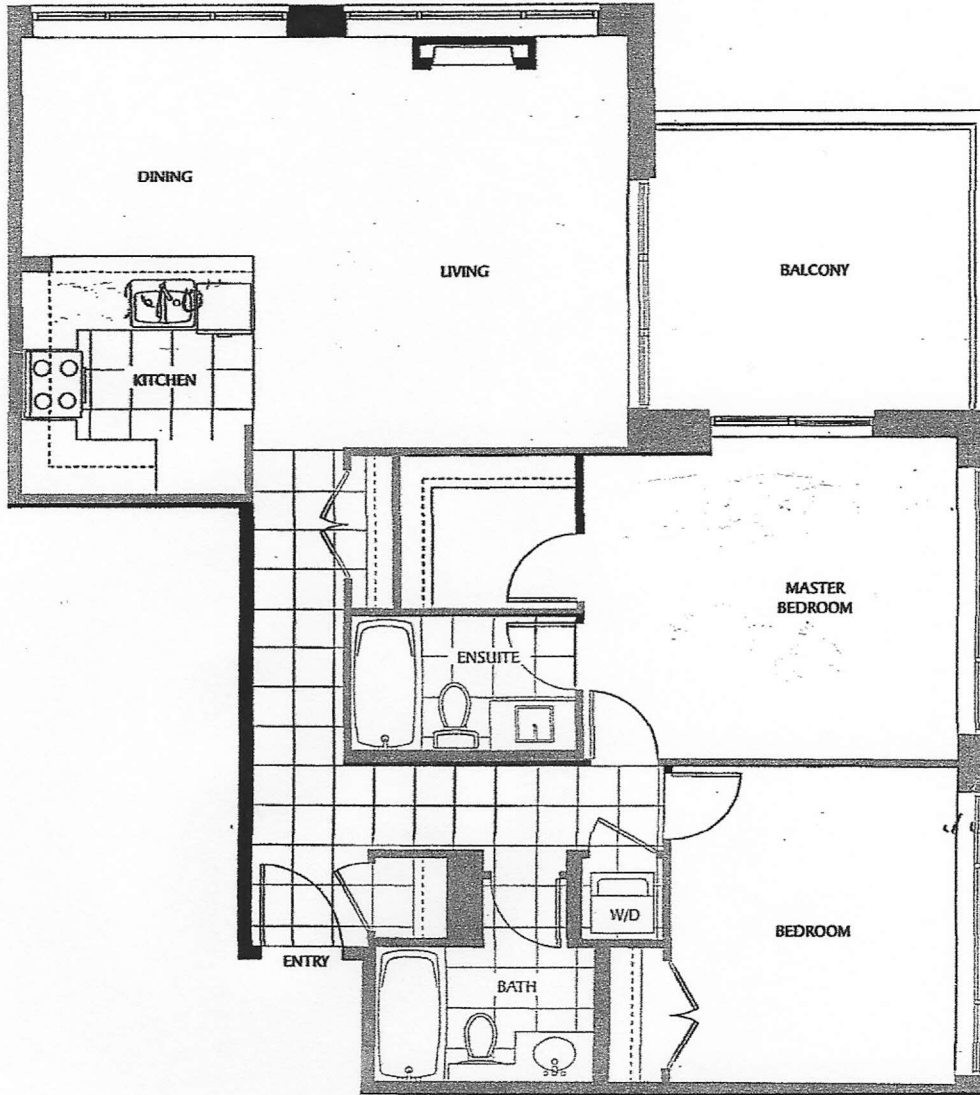

**WEST**  
AT HIGHGATE VILLAGE

**SUITE 15**

FLOORS 2, 3, 5	
2 BEDROOM	1,055 SQ FT
BALCONY	89 SQ FT
TOTAL AREA	1,144 SQ FT